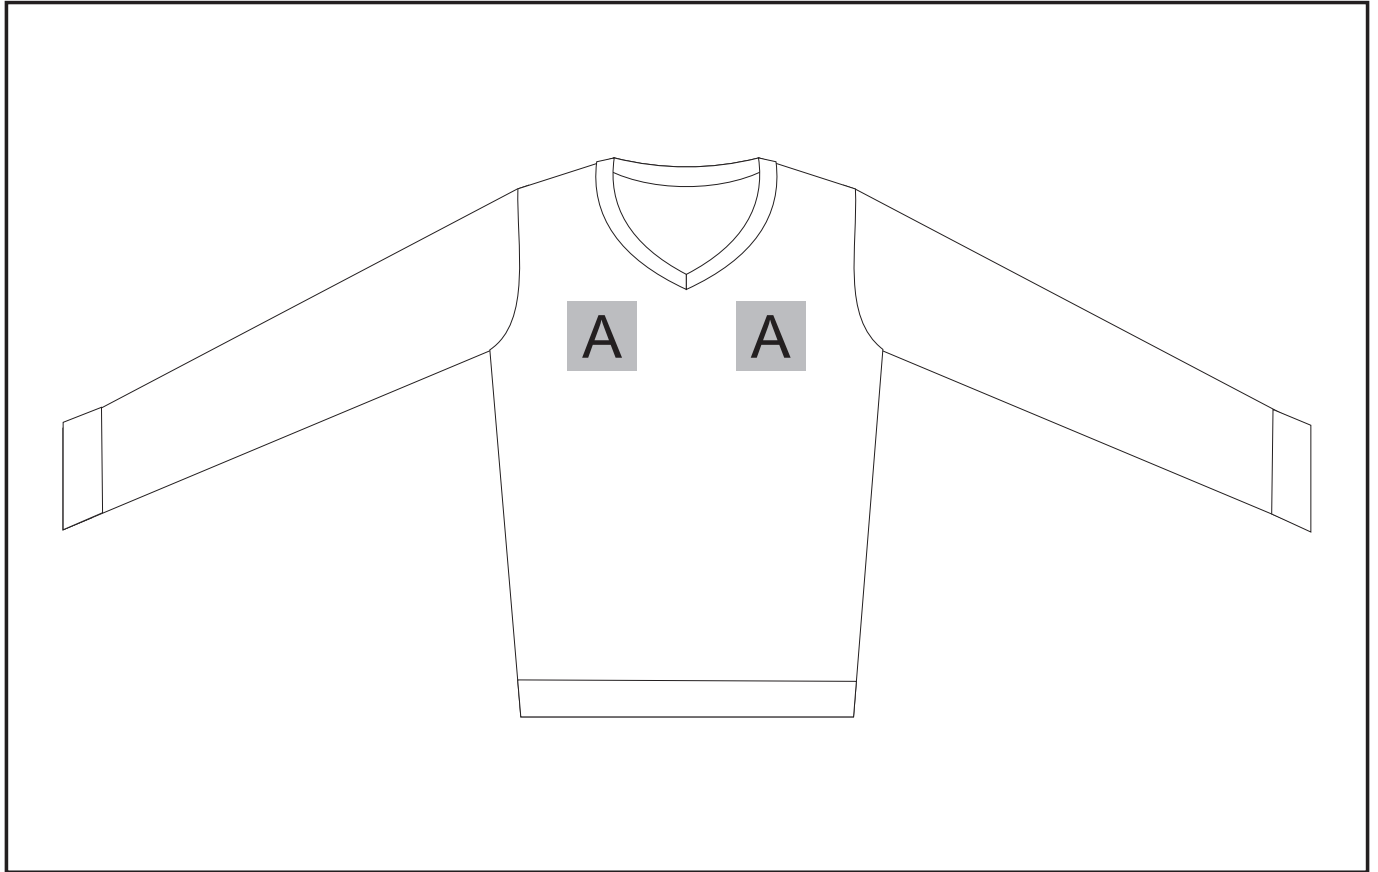

ALT-PRLL

Ladies Long Sleeve Peru V-Neck Jersey

Need to know:

- Includes 1-Position Embroidery (setup fee applies)
- **DTC/EMB inclusive Parameters: Left/Right Chest or Back = 100mm x 100mm**

Branding Options:

Position A

1. Embroidery (EMB) - 9 Colour
Size: 80mm wide x 80mm high